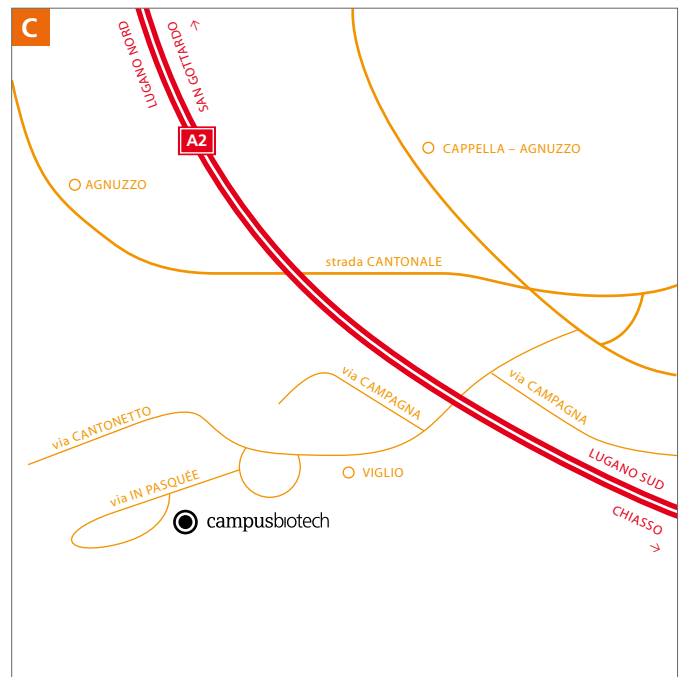

CAMPUS BIOTECH — LUGANO

CAMPUS BIOTECH — LUGANO**Arriving by Train**— **Train**

Travel to Lugano train station.

— **Taxi**

Take a taxi to:
Campus Biotech
Via in Pasquée 23
6925 Gentilino – Viglio
Tel: +41 (0)840 200 010

Arriving by Car (Coming from Gotthard)

- Exit the highway at Lugano Nord and follow the signs for Ponte Tresa – Varese.
- At the main intersection in Agno turn left and follow the signs for Lugano.
- At the second round-about turn right, direction Muzzano.
- Turn left at the second road, direction Viglio.
- Drive about 200 meters and you will arrive in a parking lot.
- Continue through the parking lot and enter the restricted area (inhabitants only).
- Turn left and enter Via Pasquée.
- Continue along Via in Pasquée (very narrow) until the end of the road.
- On the right, there is a parking lot with parking spaces for Campus Biotech guests.
- The big red building numbered 23 on the left hand side is Campus Biotech.

CAMPUS BIOTECH — LUGANO**Arriving by Car (Coming from Italy)**

- Exit the highway at Lugano Sud.
 - At the streetlight, stay on the left-hand side, heading in the direction of the train station (Look on for a train logo on street signs).
 - Turn left at the next stoplight, heading in the direction Agno, Ponte Tresa, Airport.
 - Follow the road until the next streetlight and turn left direction Airport/Agno/Ponte Tresa.
 - At the first round-about, take the second exit in the direction Muzzano/Viglio.
 - Turn left at the second road, direction Viglio.
 - Drive about 200 meters and you will arrive in a parking lot.
 - Continue through the parking lot and enter the prohibited restricted area (inhabitants only).
 - Turn left and enter Via Pasquée.
 - Continue along Via pasquée (very narrow) until the end of the road.
 - On the right, there is a parking lot with parking spaces for Campus Biotech guests.
 - The big red building numbered 23 on the left hand side is Campus Biotech.
-