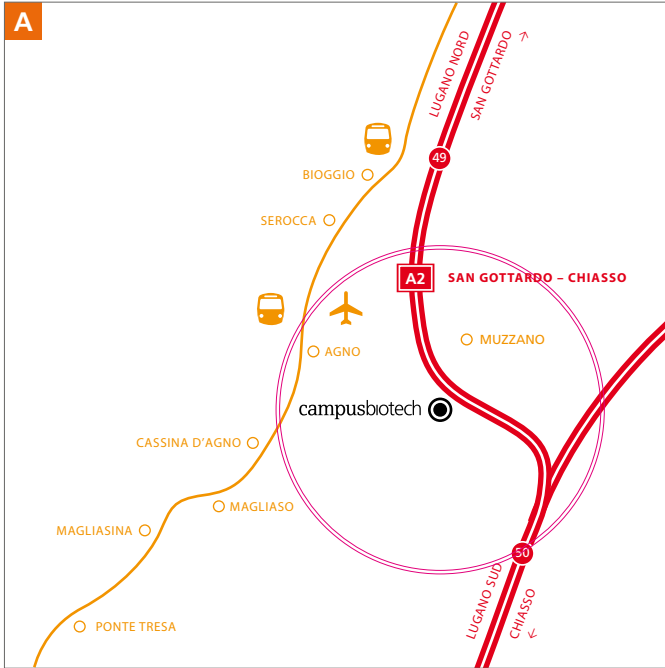

CAMPUS BIOTECH — LUGANO

CAMPUS BIOTECH — LUGANO**Arriving by Train**— **Train**

Travel to Lugano train station.

— **Taxi**

Take a taxi to:
Campus Biotech
Via in Pasquée 23
6925 Gentilino – Viglio
Tel: +41 (0)840 200 010

Arriving by Car (Coming from Gotthard)

- Exit the highway at Lugano Nord and follow the signs for Ponte Tresa – Varese.
- At the main intersection in Agno turn left and follow the signs for Lugano.
- At the second round-about turn right, direction Muzzano.
- Turn left at the second road, direction Viglio.
- Drive about 200 meters and you will arrive in a parking lot.
- Continue through the parking lot and enter the restricted area (inhabitants only).
- Turn left and enter Via Pasquée.
- Continue along Via in Pasquée (very narrow) until the end of the road.
- On the right, there is a parking lot with parking spaces for Campus Biotech guests.
- The big red building numbered 23 on the left hand side is Campus Biotech.

CAMPUS BIOTECH — LUGANO**Arriving by Car (Coming from Italy)**

- Exit the highway at Lugano Sud.
 - At the streetlight, stay on the left-hand side, heading in the direction of the train station (Look on for a train logo on street signs).
 - Turn left at the next stoplight, heading in the direction Agno, Ponte Tresa, Airport.
 - Follow the road until the next streetlight and turn left direction Airport/Agno/Ponte Tresa.
 - At the first round-about, take the second exit in the direction Muzzano/Viglio.
 - Turn left at the second road, direction Viglio.
 - Drive about 200 meters and you will arrive in a parking lot.
 - Continue through the parking lot and enter the prohibited restricted area (inhabitants only).
 - Turn left and enter Via Pasquée.
 - Continue along Via pasquée (very narrow) until the end of the road.
 - On the right, there is a parking lot with parking spaces for Campus Biotech guests.
 - The big red building numbered 23 on the left hand side is Campus Biotech.
-