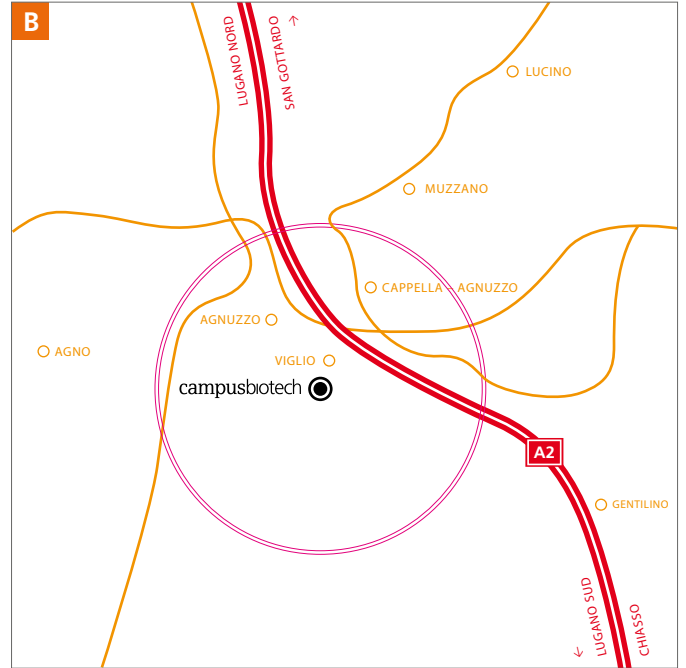

CAMPUS BIOTECH — LUGANO

CAMPUS BIOTECH — LUGANO**Arriving by Train**— **Train**

Travel to Lugano train station.

— **Taxi**

Take a taxi to:
Campus Biotech
Via in Pasquée 23
6925 Gentilino – Viglio
Tel: +41 (0)840 200 010

Arriving by Car (Coming from Gotthard)

- Exit the highway at Lugano Nord and follow the signs for Ponte Tresa – Varese.
- At the main intersection in Agno turn left and follow the signs for Lugano.
- At the second round-about turn right, direction Muzzano.
- Turn left at the second road, direction Viglio.
- Drive about 200 meters and you will arrive in a parking lot.
- Continue through the parking lot and enter the restricted area (inhabitants only).
- Turn left and enter Via Pasquée.
- Continue along Via in Pasquée (very narrow) until the end of the road.
- On the right, there is a parking lot with parking spaces for Campus Biotech guests.
- The big red building numbered 23 on the left hand side is Campus Biotech.

CAMPUS BIOTECH — LUGANO**Arriving by Car (Coming from Italy)**

- Exit the highway at Lugano Sud.
 - At the streetlight, stay on the left-hand side, heading in the direction of the train station (Look on for a train logo on street signs).
 - Turn left at the next stoplight, heading in the direction Agno, Ponte Tresa, Airport.
 - Follow the road until the next streetlight and turn left direction Airport/Agno/Ponte Tresa.
 - At the first round-about, take the second exit in the direction Muzzano/Viglio.
 - Turn left at the second road, direction Viglio.
 - Drive about 200 meters and you will arrive in a parking lot.
 - Continue through the parking lot and enter the prohibited restricted area (inhabitants only).
 - Turn left and enter Via Pasquée.
 - Continue along Via pasquée (very narrow) until the end of the road.
 - On the right, there is a parking lot with parking spaces for Campus Biotech guests.
 - The big red building numbered 23 on the left hand side is Campus Biotech.
-